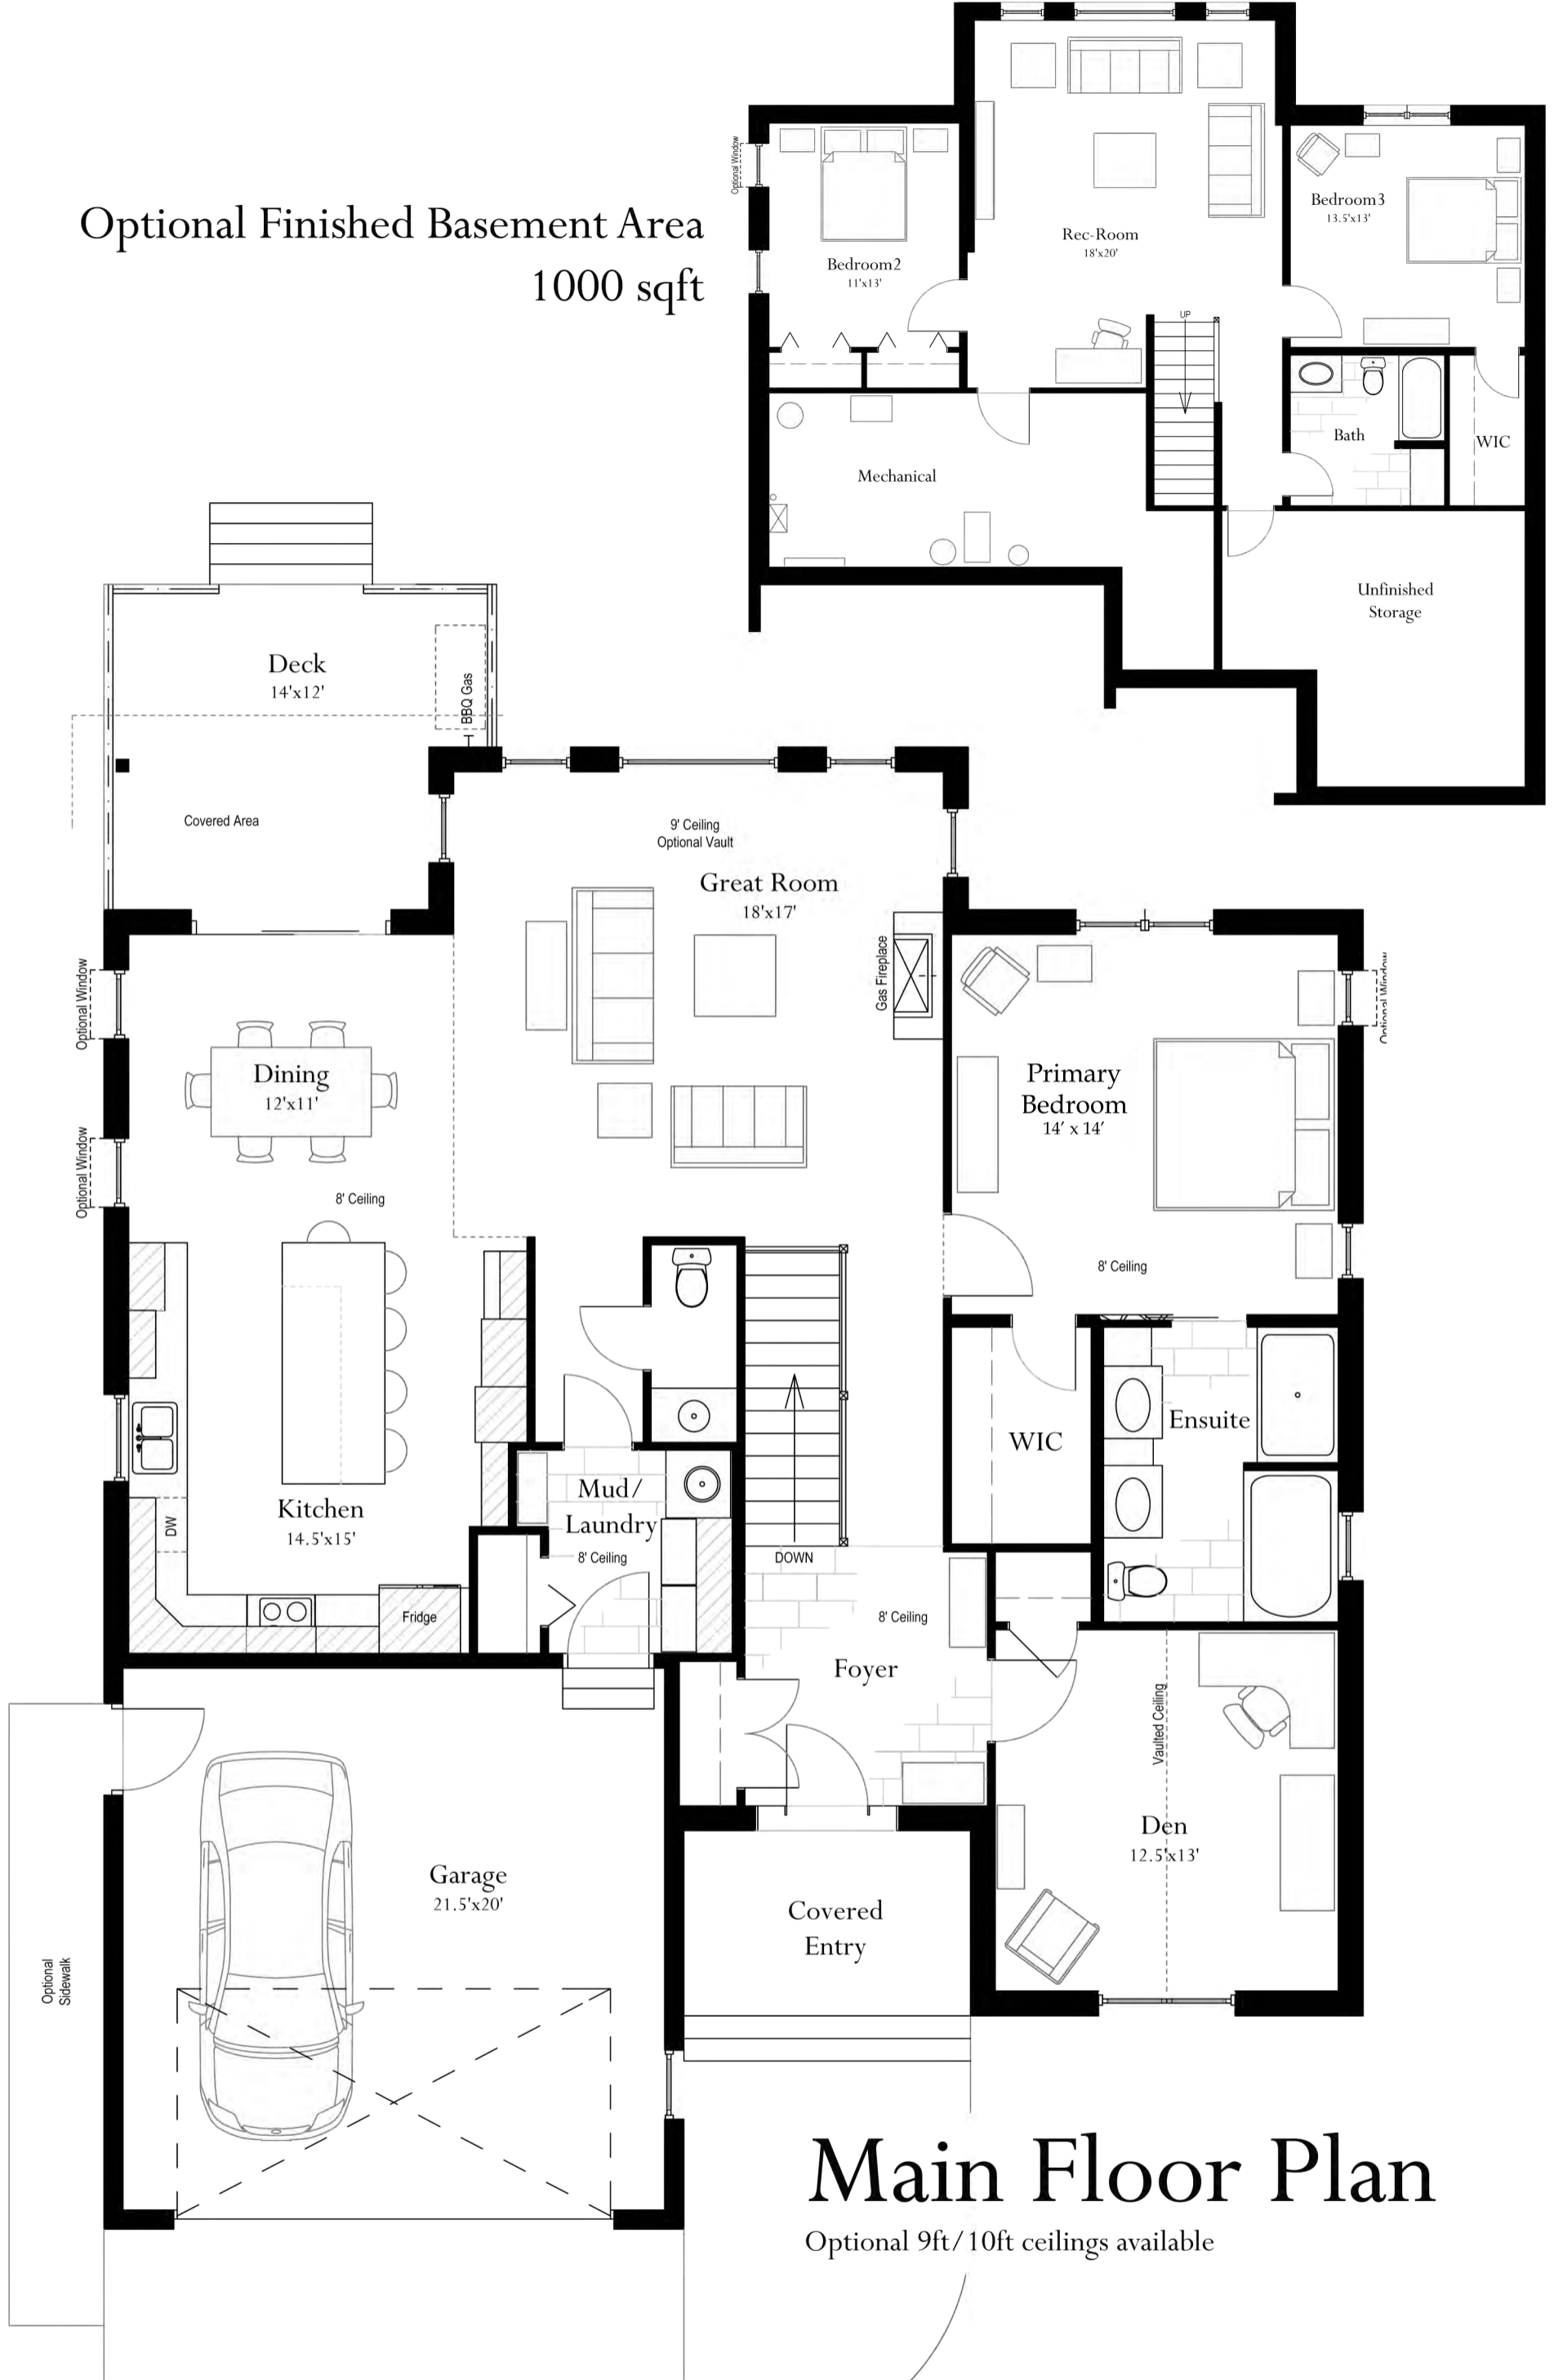

Shown with optional 9ft/10ft ceiling height

The Hawthorn

Full Basement
1675 sqft

Optional Finished Basement Area
1000 sqft

Main Floor Plan

Optional 9ft/10ft ceilings available